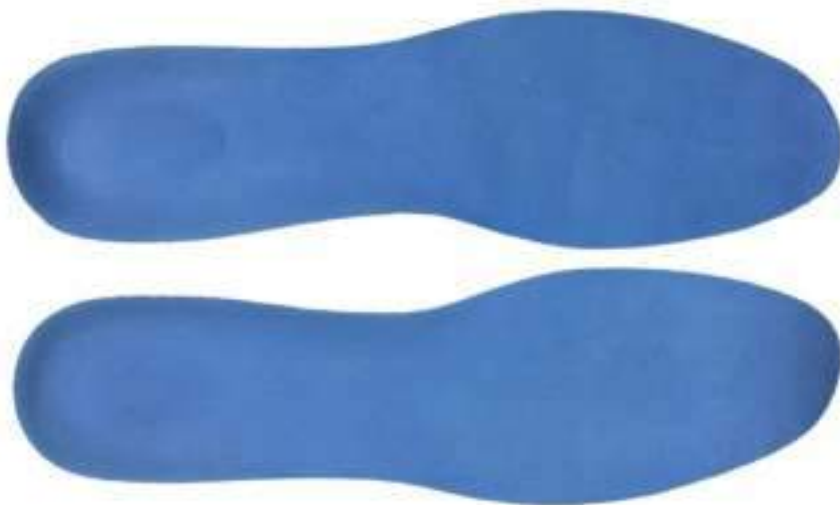

1. **product model:** asfq-gel0010#
2. **product material:** gel / velour mesh
3. **product sizes:** 36# - 46#
4. **product details:** superior gel covered with velour mesh;
   double color gel insoles designed for sports shoes or working shoes;
   full sizes molds are ready to offer kinds of order.
5. **product feature:** distribute foot pressure, balance pressure on foot;
   soft and comfortable, reduces foot tiredness;
   fit for kinds of shoes, working shoes insoles, sports shoes insoles;
   pretty and suitable for most consumers, and attractive to market.
6. **product package:** each feet per film, each pair per poly bag, 60 pairs per carton, we can also make paper box or pe box according to customer requests.